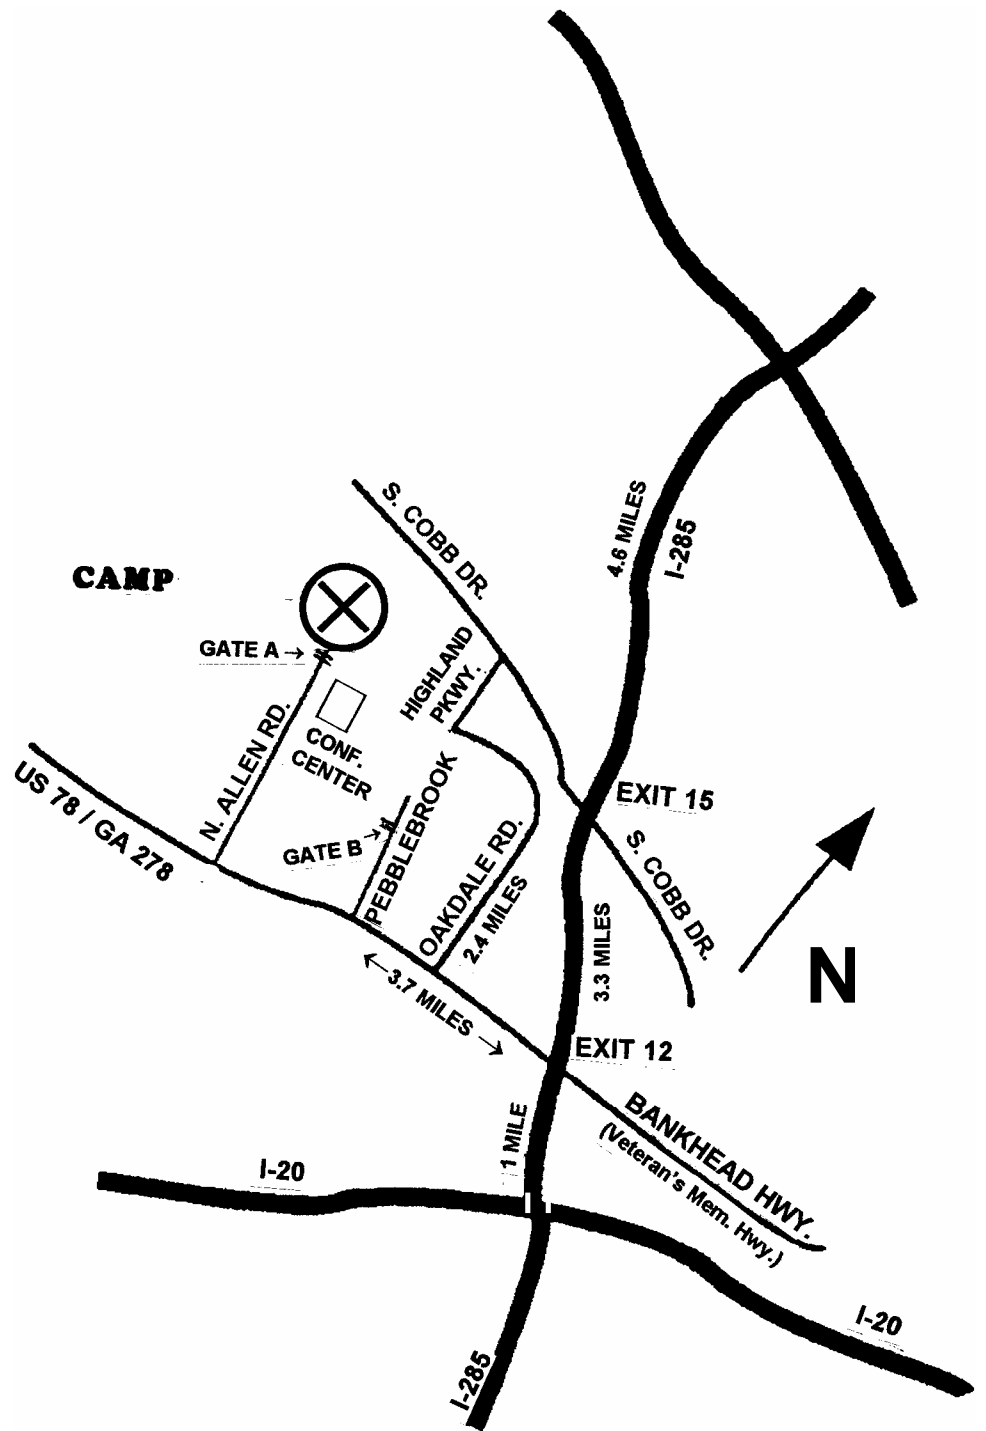

# CAMP TIMBER RIDGE

Directions:  
(from Atlanta) Take...

285 to exit 12  
Hollowell Pkwy. US 78 / GA 278  
(Veterans Memorial Hwy/Bankhead Hwy.)  
Go west toward  
Mableton 3.7 miles

About one block after the Fire Station, turn right onto North Allen Rd. Continue past the Timber Ridge Conference Center to the camp gate at the end of N. Allen Rd.

## Use North Allen Road entrance for:

- Whippoorwill Hill
- Gypsy Hill
- Ledges
- Dodd House
- Troop House
- Tall Timbers
- Hide-A-Way Hill
- Trailing Waters
- Ivy Corner
- Day Use Parking

Immediately after the Mt. Harmony Baptist Church, turn right onto Pebblebrook Road. Turn left at the 2nd drive.

## Use Pebblebrook Road entrance for:

- Shady Oaks
- Pebblebrook
- Whispering Pines
- Tree Tops
- Four Winds