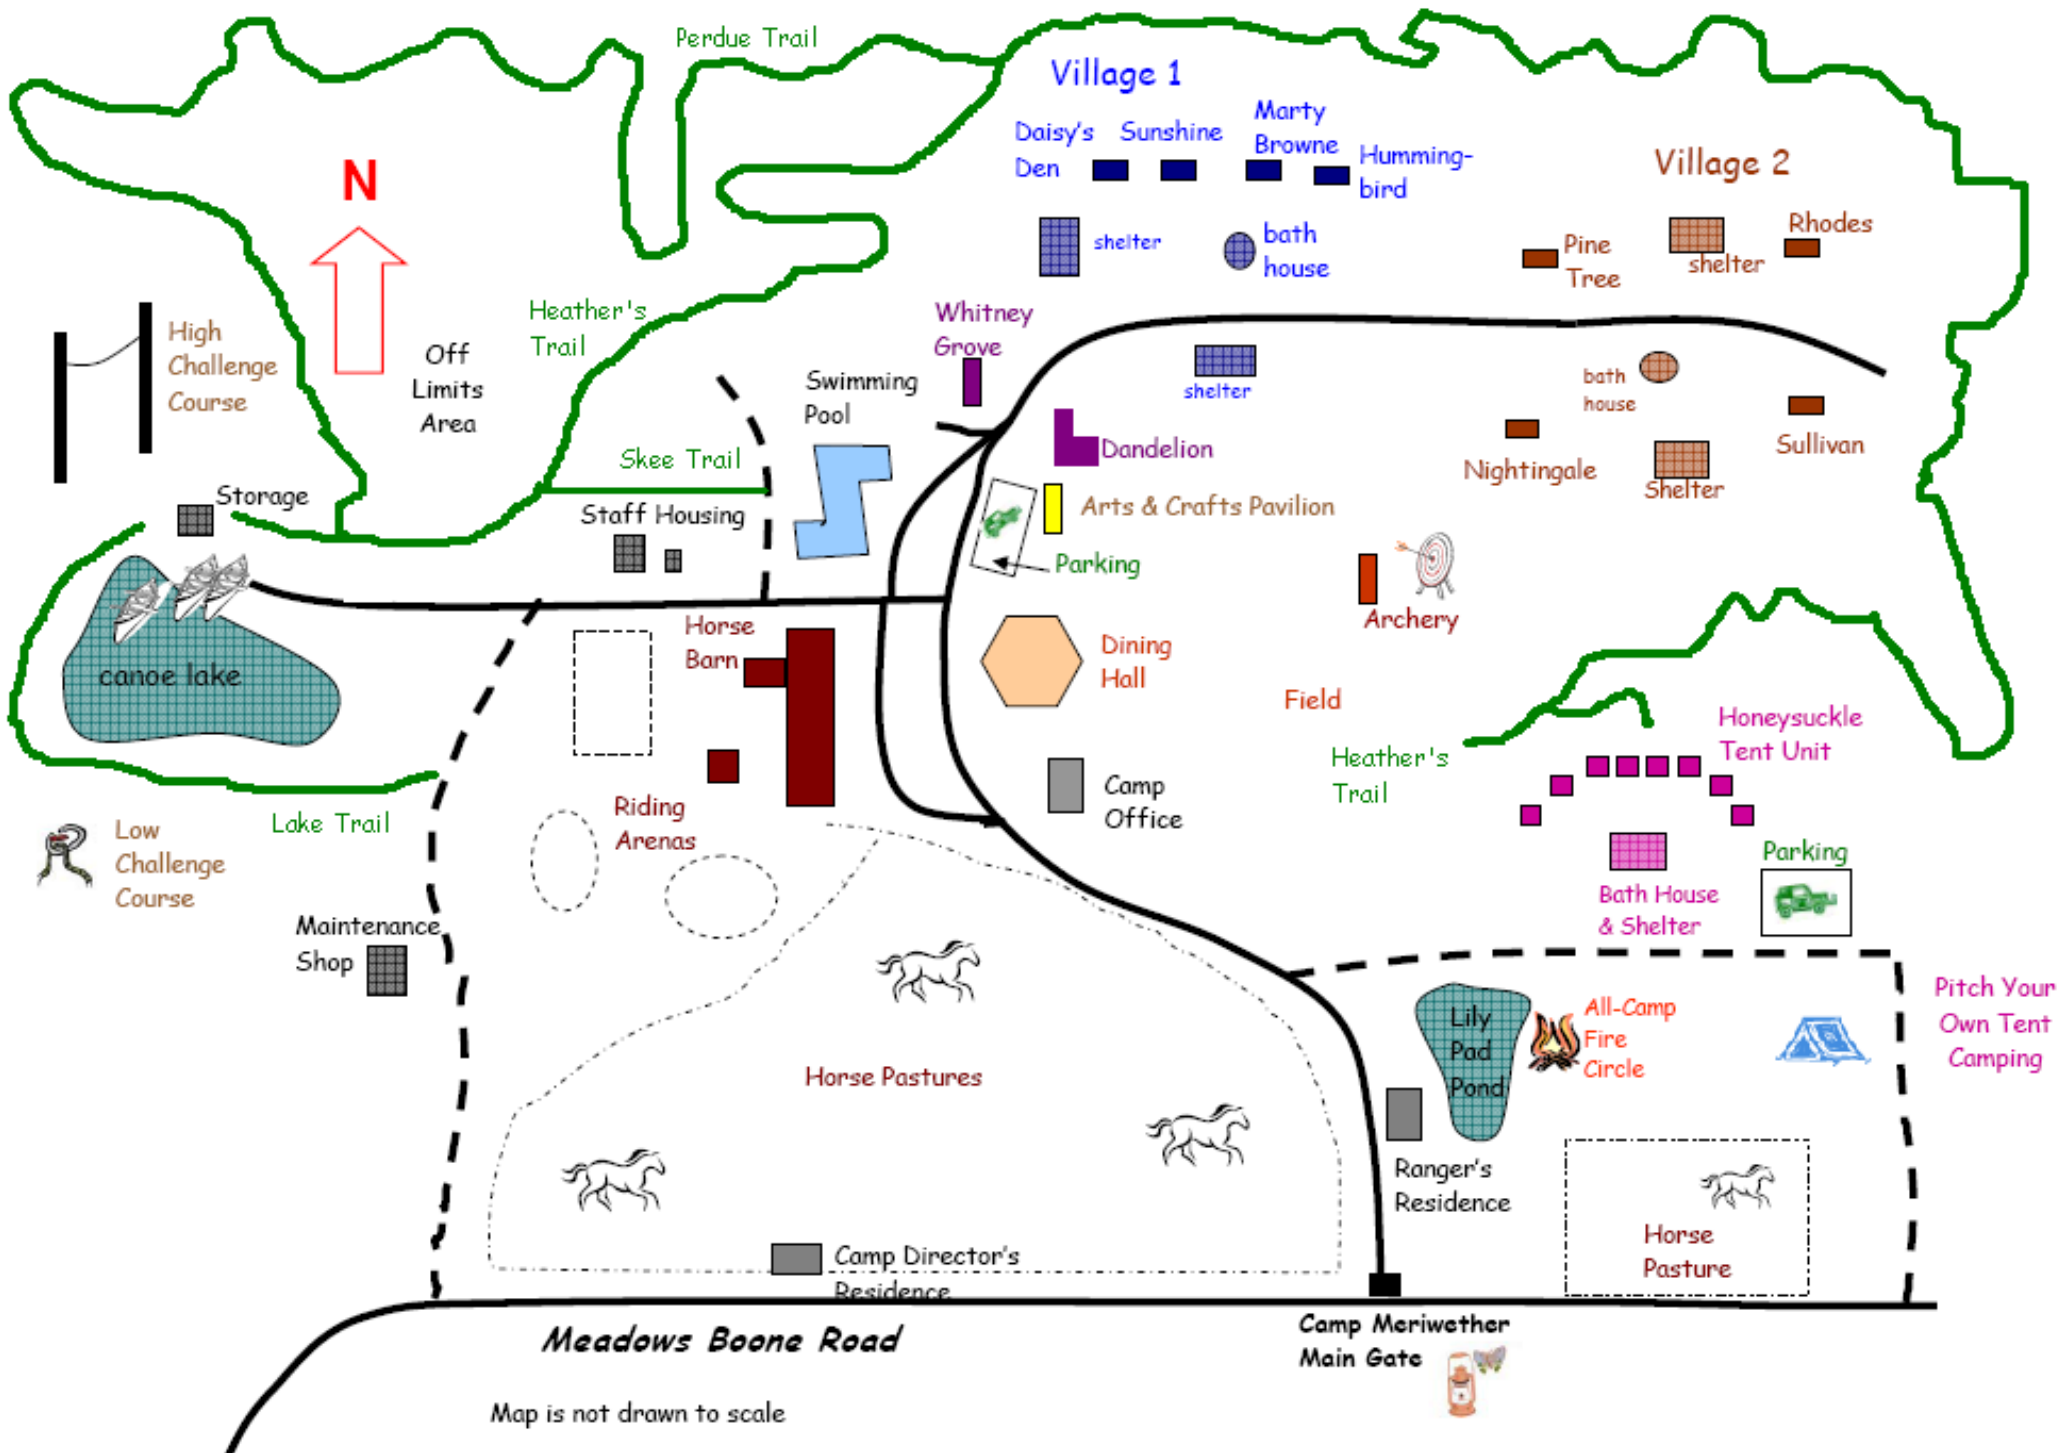

Camp Meriwether

Map is not drawn to scale

Trail Distances: Heather's Trail - 1.25 miles Perdue Trail - 1 mile Skee Trail - 0.25 mile